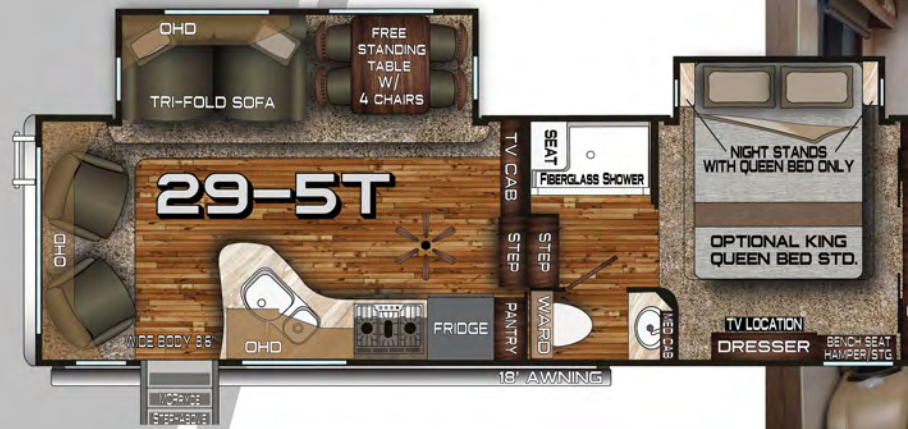

RONDE 5TH WHEELS

29-5T WINDSWEPT SERENITY