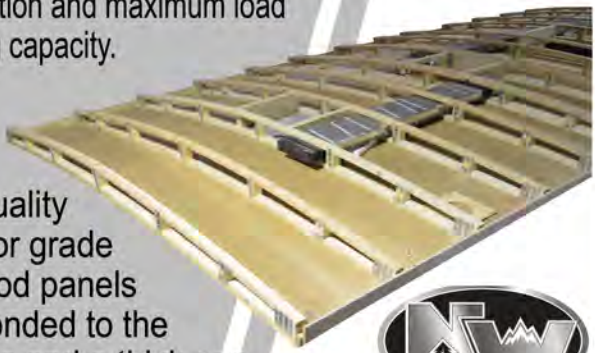

CHASSIS

Custom Built, Tested, Certified

FRAME

Thick Wall Aluminum w/Solid Anchor Blocking

ROOF

Full Walk On, Bonded Roof Truss System

CABINETS

Wall & Ceiling Mounted, Face Frame Construction

THICK WALL TUBULAR ALLUMINUM SUPERSTRUCTURE

.060"-.125"
(Up to 1/8" Thick)
heavy gauge thick
wall aluminum
tubing in our
travel trailers
& fifth wheels.

SOLID CORE ANCHOR BLOCKING AND CONTINUOUS WELDS

Now that's an **ABSOLUTE**
Quality Superstructure!

BONDED ROOF TRUSS/ FULL WALK-ON ROOF

UP TO 4" OF EXTRA HEADROOM

The Northwood Bonded Roof Truss System bonds all the components of the roof structure together as a unit. The ceiling, trusses and roof plywood are unified in a bonded system that gives superior load distribution and maximum load bearing capacity.