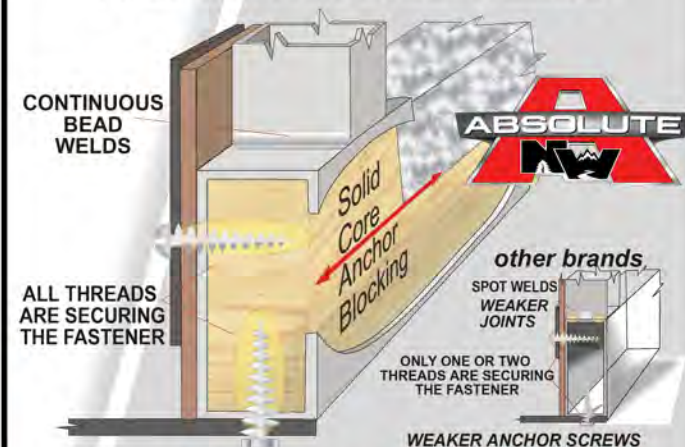

Now that's an **ABSOLUTE**
Quality Superstructure!