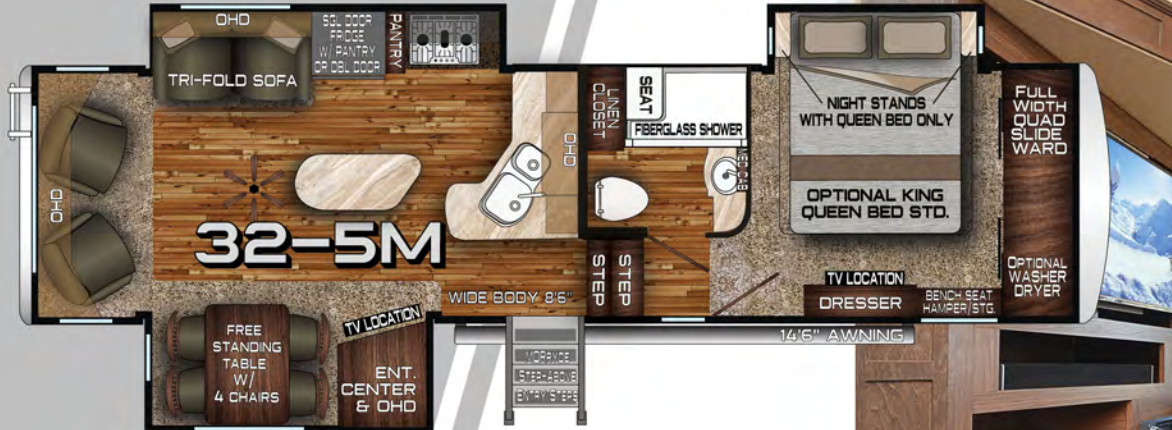

**ARCTIC FOX
GRANDE RONDE
5TH WHEELS**