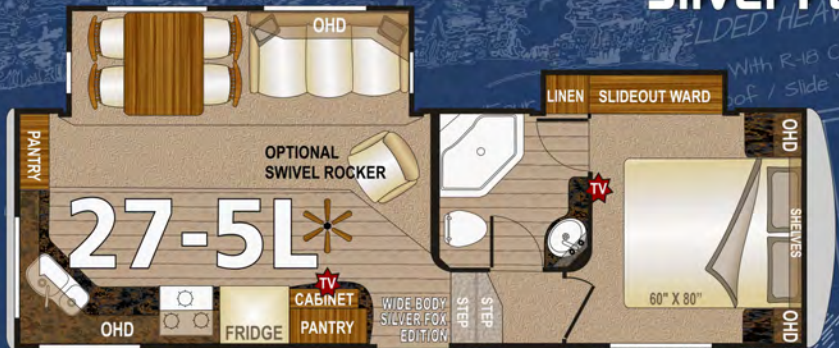

Silver Fox Fifth Wheels