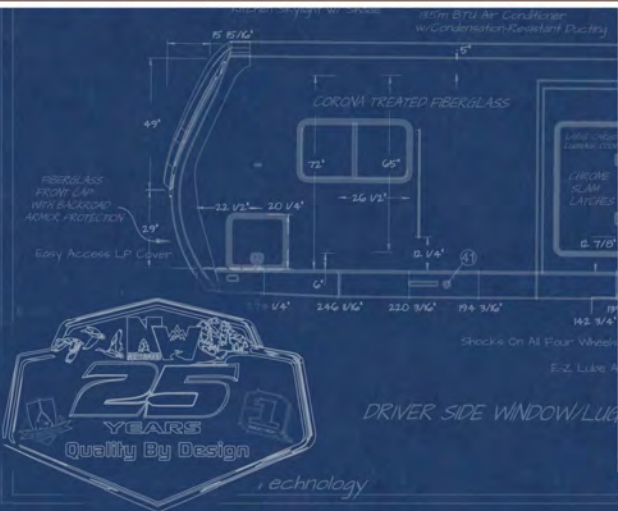

35-57 Early Autumn

25 Years of Quality by Design

1993 - 2018

25W Elegant Truffle

Arctic Fox Classic Travel Trailers

A 22GF

A 25RF

Solitaire Azul