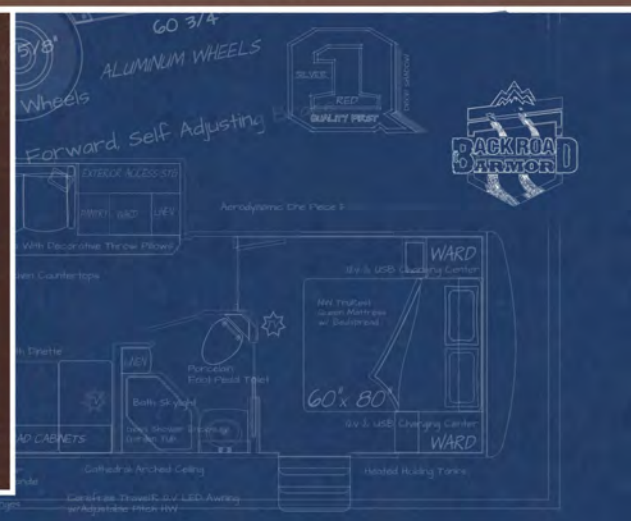

35-57 Early Autumn

25 Years of Quality by Design

1993 - 2018

25W Elegant Truffle

Arctic Fox Classic Travel Trailers

A 22GF

A 25RF

Solitaire Azul