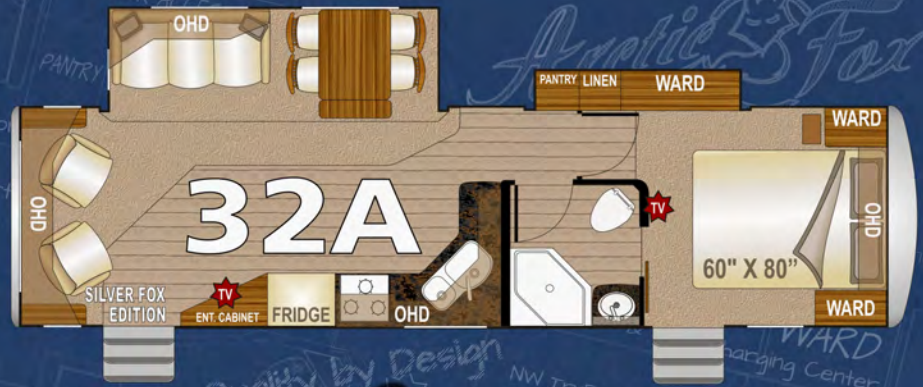

Silver Fox Travel Trailers

A **28F**

Solitaire Azul

interference

Arctic Silver Fox Travel Trailers

A 29L F

A 32A F

Solitaire Azul