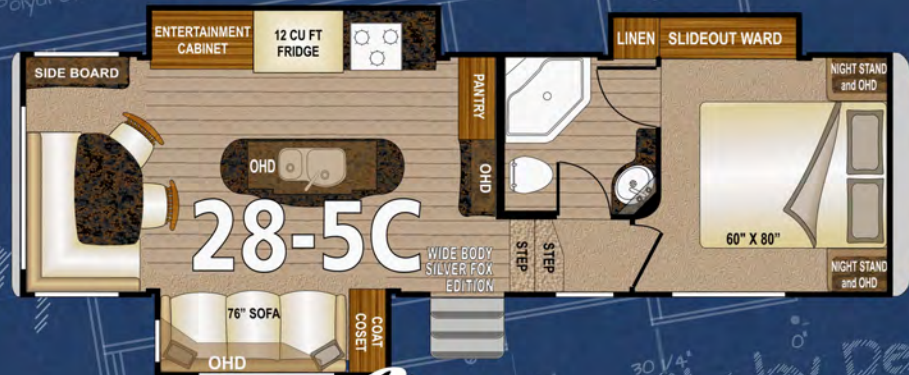

Silver Fox Fifth Wheels