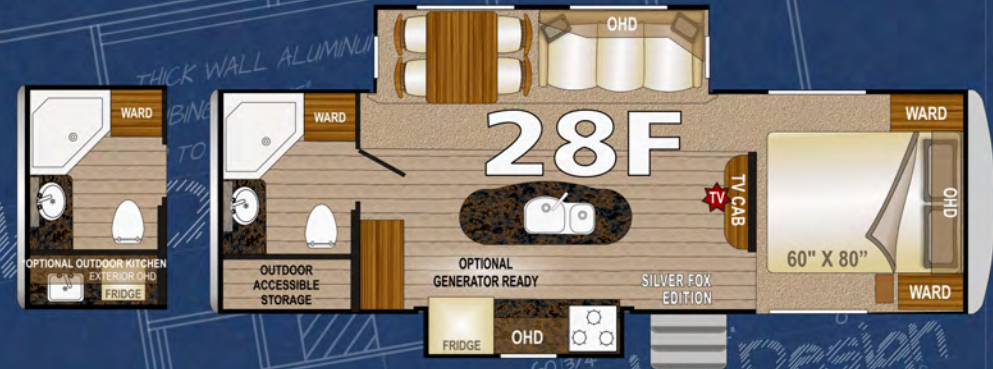

Silver Fox Travel Trailers

A **28F**

Solitaire Azul

interference