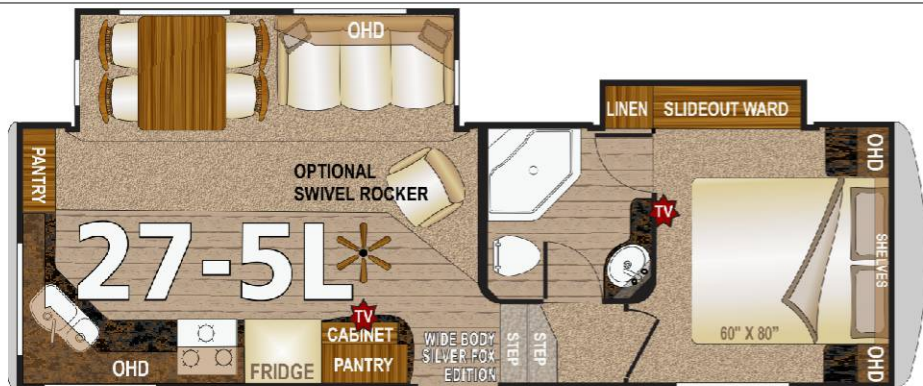

Arctic Fox Silver Fox Edition 27-5L

www.northwoodmfg.com

Specifications

27-5L	Model Number
7782	Dry Axle Weight (approx. Lbs.)
1868	Dry Hitch Weight (approx. Lbs.)
3750	Net Carrying Capacity
9650	Gross Dry Weight-lbs (approx. Lbs.)
13400	Gross Vehicle Weight Rating (GVWR)-Lbs.
29'5"	Exterior Length (approx. w/hitch)
12'6"	Exterior Height (approx. incl. AC unit)
8'6"	Exterior Width (approx. w/o awning)
ST235	Tire Size
80R16	
E	Load Range
82	Fresh Water w/ Water Heater (approx. gal.)
67/35	Gray Water Tank (approx. gal.)
65	Black Water Tank (approx. gal.)
20	LPG Capacity (approx. gal.)
YES	CSA - Canadian Dealers Only
35	Auto Ignition Furnace (1,000 BTU's)

Other Available Options

Booth With Dream Dinette - No Charge
29" Surround-Soundbar
Slide-Out Topper
Ward Slide Topper
Alumaguard Main Awning
CSA (Canadian Dealers Only)
32" 110V LED Smart TV Bedroom
15K Low Pro Air Conditioner w/Ducting
15K Air Conditioner w/ Ducting
2nd A/C (Low Pro 13.5K) - Cannot have 173B
50 Amp Service Required
Cordless Vacuum
Slow Rise Night Shades
Holding Tank Heat Pads (All Tanks)
Hide-A-Bed w/Pillows
Air Hide-A-Bed w/Pillows
Fan Vent w/Remote/Tstat/Rain Sen (Bedroom)
Powered Sliding Stab Jacks,Rear
50 Amp Service
3.6 Onan LP Generator
5.5 Onan Gold LP Gen-50 Amp Service Required
60 Watt Solar Panel
100 Watt Solar Panel
80 Watt Portable Solar Panel Kit
4 Point Leveling System
Winegard Carryout G2+ Sat Dish (DISH/DIRECT)
- (HD Sat-Call For Options)
1 Cross-Stitch Swivel Rocker Recliner
Cross-Stitch Sofa 68"
Cross-Stitch Sofa 68" w/Air Mattress 54X74
Aussie Grill w/Stand
Rear View Camera